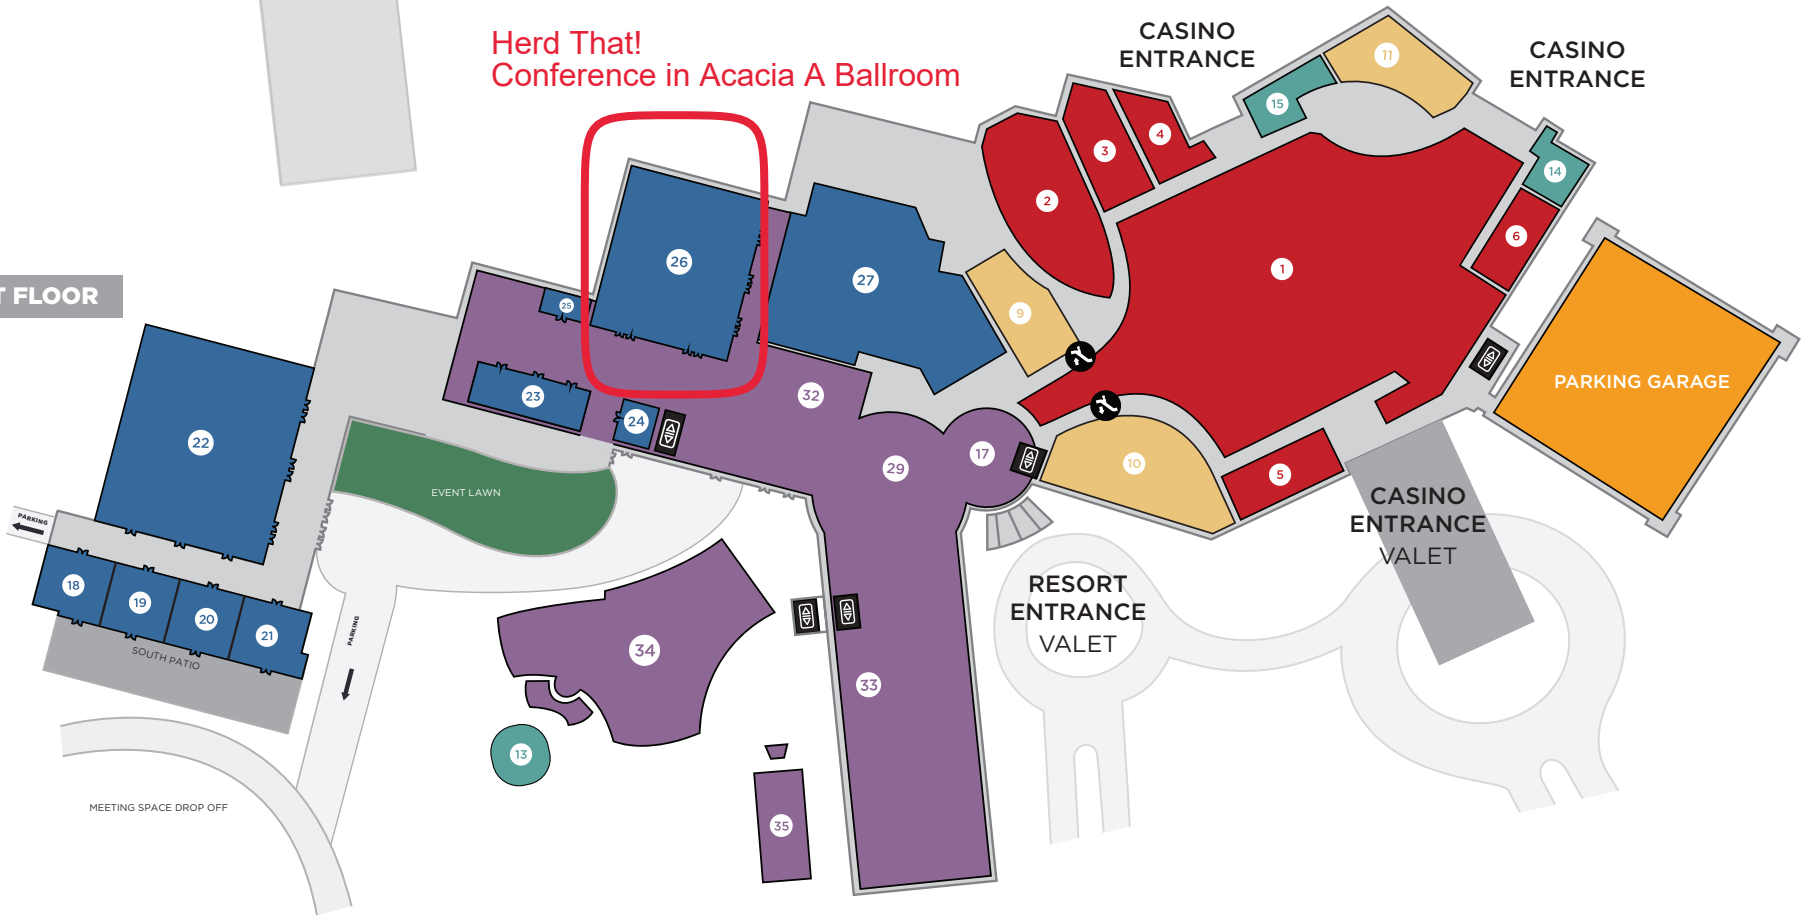

WILD HORSE PASS

PROPERTY MAP

5040 Wild Horse Pass Blvd.
Chandler, Arizona 85226

FIRST FLOOR

Herd That!
Conference in Acacia A Ballroom

GAMING

- 1 CASINO FLOOR
- 2 HIGH LIMIT SALON
- 3 CASHIER
- 4 PLAYERS CLUB
- 5 SHUTTER'S HIGH LIMITS SLOTS
- 6 PROMOTIONS CENTER
- 7 BETMGM SPORTSBOOK
- 8 TOPGOLF SWING SUITE

RESTAURANTS

- 9 FULLHOUSE CAFÉ
- 10 LING AND LOUIE'S
- 11 FATBURGER
- 12 AROMA COFFEE & PASTICCERIA
- PRIME LOCATED IN THE SUNRISE TOWER ON THE 11TH FLOOR

BAR/LOUNGES

- 13 OASIS POOL BAR
- 14 THE RIVER BAR
- 15 SPOTLIGHT LOUNGE
- 16 NIGHTCAP LOUNGE
- 17 RESORT BAR
- 11VEN LOCATED IN THE SUNRISE TOWER ON THE 11TH FLOOR

VENUES

- 18 YUCCA
- 19 WILLOW
- 20 CHOLLA
- 21 AGAVE
- 22 PALO VERDE BALLROOM
- 23 OCOTILLO
- 24 IRONWOOD
- 25 BUSINESS CENTER
- 26 ACACIA BALLROOM
- 27 THE SHOWROOM
- 28 SUNSET BOARDROOM

RESORT

- 29 RESORT LOBBY
- 30 GIFT SHOP
- 31 FITNESS CENTER
- 32 SUNSET TOWER
- 33 SUNRISE TOWER
- 34 OASIS POOL
- 35 SERENITY POOL