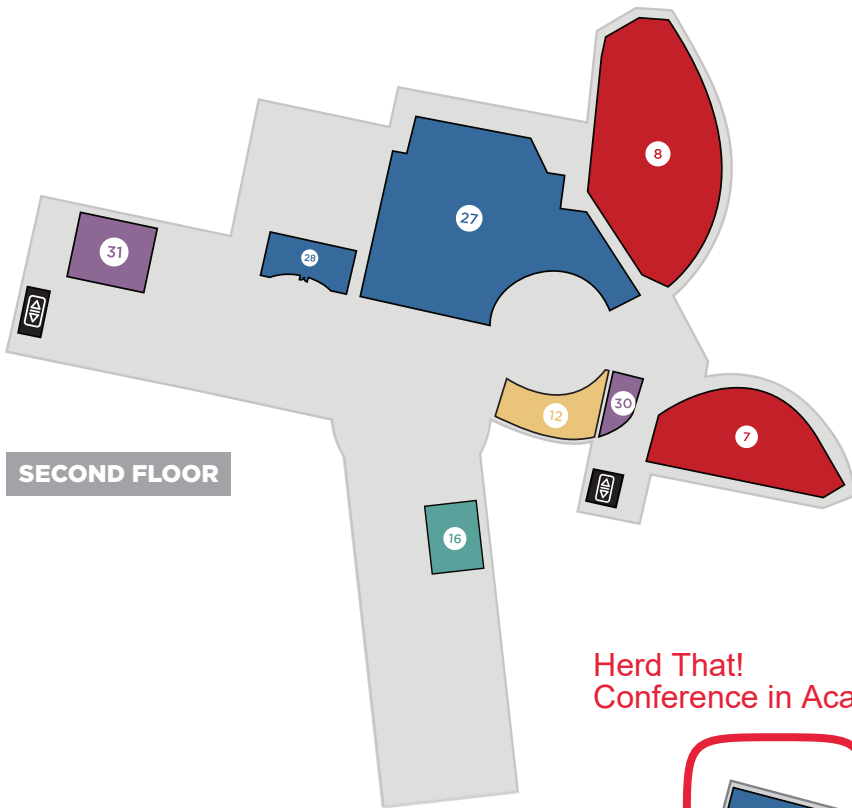

WILD HORSE PASS

PROPERTY MAP

5040 Wild Horse Pass Blvd.
Chandler, Arizona 85226

FIRST FLOOR

Herd That!
Conference in Acacia A Ballroom

GAMING

- 1 CASINO FLOOR
- 2 HIGH LIMIT SALON
- 3 CASHIER
- 4 PLAYERS CLUB
- 5 SHUTTER'S HIGH LIMITS SLOTS
- 6 PROMOTIONS CENTER
- 7 BETMGM SPORTSBOOK
- 8 TOPGOLF SWING SUITE

RESTAURANTS

- 9 FULLHOUSE CAFÉ
- 10 LING AND LOUIE'S
- 11 FATBURGER
- 12 AROMA COFFEE & PASTICCERIA
- PRIME LOCATED IN THE SUNRISE TOWER ON THE 11TH FLOOR

BAR/LOUNGES

- 13 OASIS POOL BAR
- 14 THE RIVER BAR
- 15 SPOTLIGHT LOUNGE
- 16 NIGHTCAP LOUNGE
- 17 RESORT BAR
- 11VEN LOCATED IN THE SUNRISE TOWER ON THE 11TH FLOOR

VENUES

- 18 YUCCA
- 19 WILLOW
- 20 CHOLLA
- 21 AGAVE
- 22 PALO VERDE BALLROOM
- 23 OCOTILLO
- 24 IRONWOOD
- 25 BUSINESS CENTER
- 26 ACACIA BALLROOM
- 27 THE SHOWROOM
- 28 SUNSET BOARDROOM

RESORT

- 29 RESORT LOBBY
- 30 GIFT SHOP
- 31 FITNESS CENTER
- 32 SUNSET TOWER
- 33 SUNRISE TOWER
- 34 OASIS POOL
- 35 SERENITY POOL